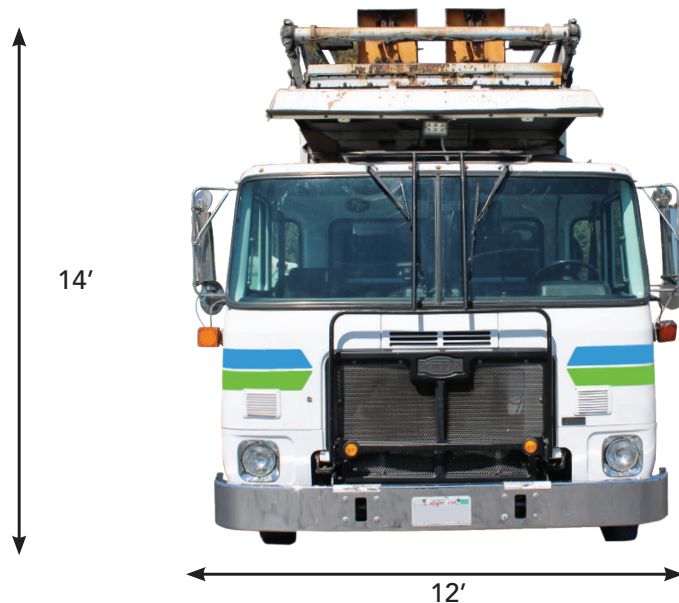

Front Load Bins

1-yard

2-yard

3-yard

4-yard

6-yard

8-yard

Dimensions may vary slightly. Measurements shown are exterior dimensions.
Not all bins are available with wheels.

Front-Loader

39'

(See box dimensions)

22'

14'

12'

Dimensions may vary slightly. Measurements shown are exterior dimensions.

Debris Boxes

30 Yard - Debris Box

20 Yard - Debris Box

Dimensions may vary slightly. Measurements shown are exterior dimensions.

Roll-Off

Dimensions may vary slightly. Measurements shown are exterior dimensions.

Rear-Loader

1-yard

2-yard

3-yard

Dimensions may vary slightly. Measurements shown are exterior dimensions.

Side-Loader

Dimensions may vary slightly. Measurements shown are exterior dimensions.

Plastic Carts

32 gallon