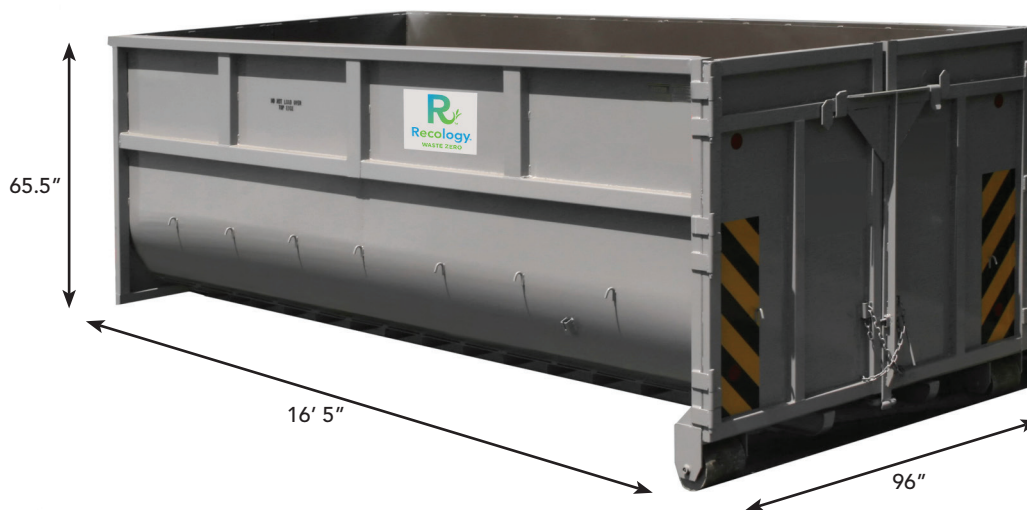

Front Load Bins

1-yard

2-yard

3-yard

4-yard

6-yard

8-yard

Dimensions may vary slightly. Measurements shown are exterior dimensions.
Not all bins are available with wheels.

Front-Loader

39'

(See box dimensions)

22'

14'

12'

Dimensions may vary slightly. Measurements shown are exterior dimensions.

Debris Boxes

30 Yard - Debris Box

20 Yard - Debris Box

Dimensions may vary slightly. Measurements shown are exterior dimensions.

Roll-Off

Dimensions may vary slightly. Measurements shown are exterior dimensions.

Rear-Loader

1-yard

2-yard

3-yard

Dimensions may vary slightly. Measurements shown are exterior dimensions.

Side-Loader

Dimensions may vary slightly. Measurements shown are exterior dimensions.

Plastic Carts

32 gallon