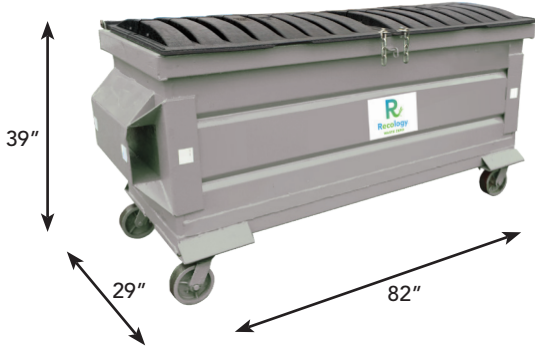

Front Load Bins

1-yard

2-yard

3-yard

4-yard

6-yard

8-yard

Dimensions may vary slightly. Measurements shown are exterior dimensions.
Not all bins are available with wheels.

Front-Loader

39'

(See box dimensions)

22'

14'

12'

Dimensions may vary slightly. Measurements shown are exterior dimensions.

Debris Boxes

30 Yard - Debris Box

20 Yard - Debris Box

Dimensions may vary slightly. Measurements shown are exterior dimensions.

Roll-Off

Dimensions may vary slightly. Measurements shown are exterior dimensions.

Rear-Loader

1-yard

2-yard

3-yard

Dimensions may vary slightly. Measurements shown are exterior dimensions.

Side-Loader

Dimensions may vary slightly. Measurements shown are exterior dimensions.

Plastic Carts

32 gallon