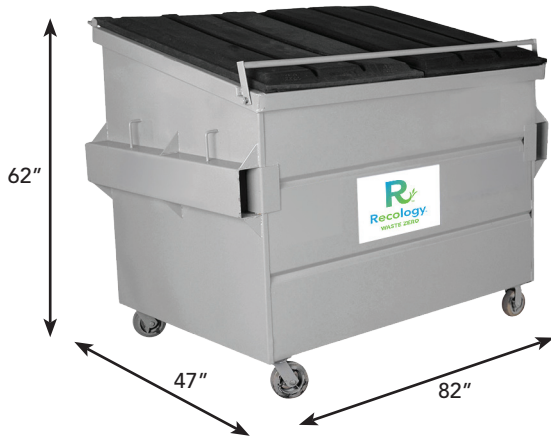

Front Load Bins

1-yard

2-yard

3-yard

4-yard

6-yard

8-yard

Dimensions may vary slightly. Measurements shown are exterior dimensions.
Not all bins are available with wheels.

Front-Loader

39'

(See box dimensions)

22'

14'

12'

Dimensions may vary slightly. Measurements shown are exterior dimensions.

Debris Boxes

30 Yard - Debris Box

20 Yard - Debris Box

Dimensions may vary slightly. Measurements shown are exterior dimensions.

Roll-Off

Dimensions may vary slightly. Measurements shown are exterior dimensions.

Rear-Loader

1-yard

2-yard

3-yard

Dimensions may vary slightly. Measurements shown are exterior dimensions.

Side-Loader

Dimensions may vary slightly. Measurements shown are exterior dimensions.

Plastic Carts

32 gallon