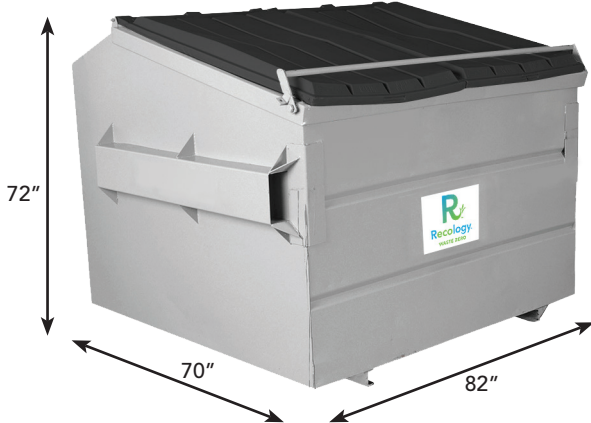

Front Load Bins

1-yard

2-yard

3-yard

4-yard

6-yard

8-yard

Dimensions may vary slightly. Measurements shown are exterior dimensions.
Not all bins are available with wheels.

Front-Loader

39'

(See box dimensions)

22'

14'

12'

Dimensions may vary slightly. Measurements shown are exterior dimensions.

Debris Boxes

30 Yard - Debris Box

20 Yard - Debris Box

Dimensions may vary slightly. Measurements shown are exterior dimensions.

Roll-Off

Dimensions may vary slightly. Measurements shown are exterior dimensions.

Rear-Loader

1-yard

2-yard

3-yard

Dimensions may vary slightly. Measurements shown are exterior dimensions.

Side-Loader

Dimensions may vary slightly. Measurements shown are exterior dimensions.

Plastic Carts

32 gallon