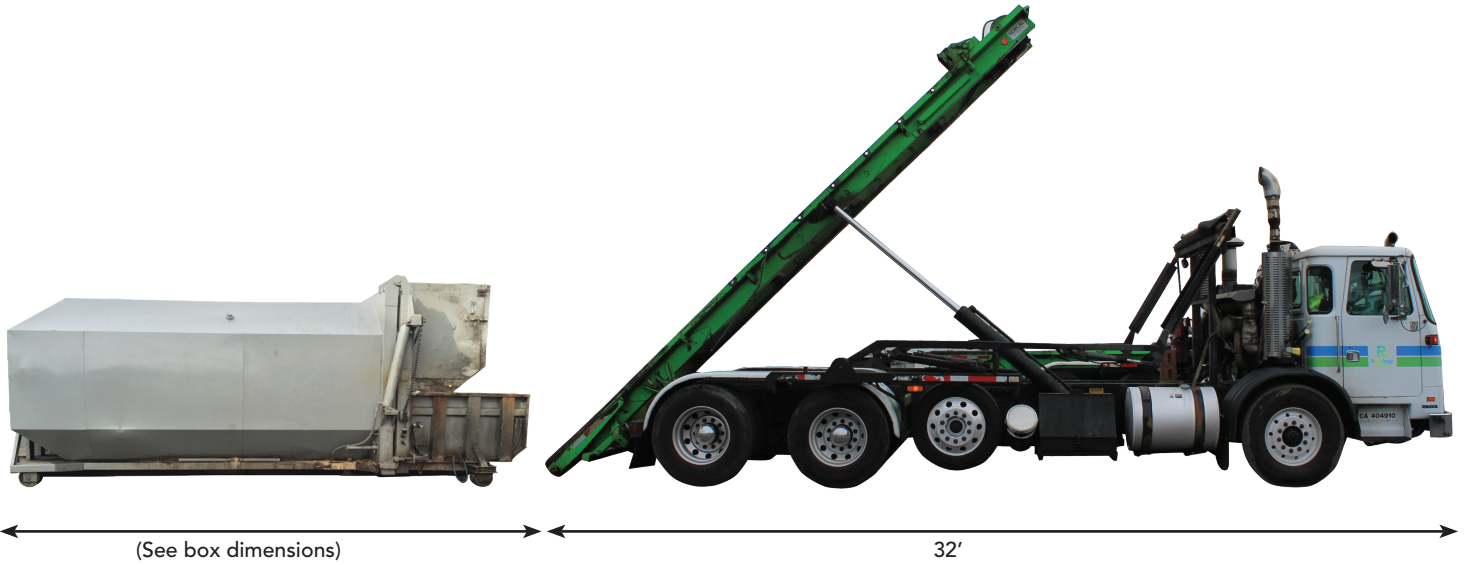

Front Load Bins

1-yard

2-yard

3-yard

4-yard

6-yard

8-yard

Dimensions may vary slightly. Measurements shown are exterior dimensions.
Not all bins are available with wheels.

Front-Loader

39'

(See box dimensions)

22'

14'

12'

Dimensions may vary slightly. Measurements shown are exterior dimensions.

Debris Boxes

30 Yard - Debris Box

20 Yard - Debris Box

Dimensions may vary slightly. Measurements shown are exterior dimensions.

Roll-Off

Dimensions may vary slightly. Measurements shown are exterior dimensions.

Rear-Loader

1-yard

2-yard

3-yard

Dimensions may vary slightly. Measurements shown are exterior dimensions.

Side-Loader

Dimensions may vary slightly. Measurements shown are exterior dimensions.

Plastic Carts

32 gallon