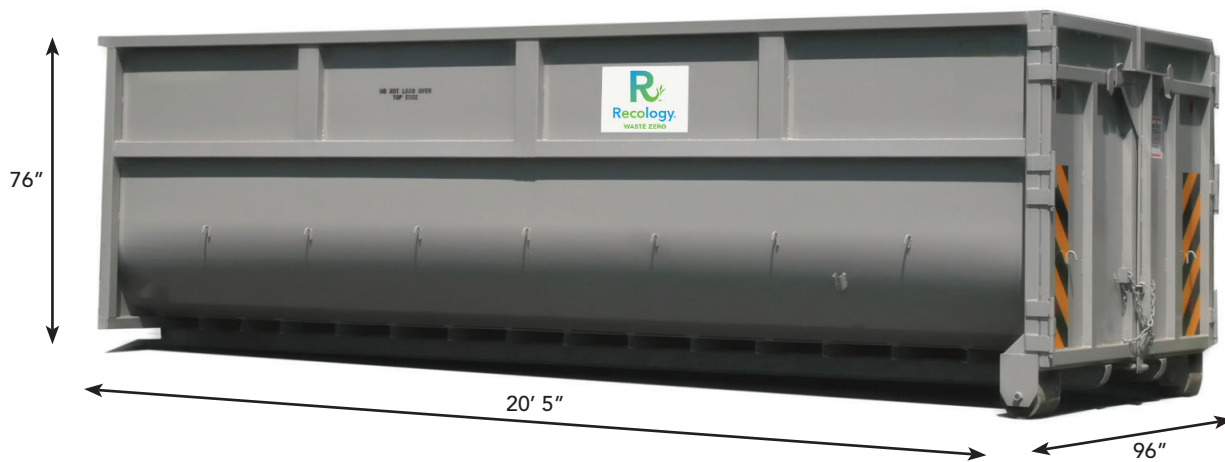

Front Load Bins

1-yard

2-yard

3-yard

4-yard

6-yard

8-yard

Dimensions may vary slightly. Measurements shown are exterior dimensions.
Not all bins are available with wheels.

Front-Loader

39'

(See box dimensions)

22'

14'

12'

Dimensions may vary slightly. Measurements shown are exterior dimensions.

Debris Boxes

30 Yard - Debris Box

20 Yard - Debris Box

Dimensions may vary slightly. Measurements shown are exterior dimensions.

Roll-Off

Dimensions may vary slightly. Measurements shown are exterior dimensions.

Rear-Loader

1-yard

2-yard

3-yard

Dimensions may vary slightly. Measurements shown are exterior dimensions.

Side-Loader

Dimensions may vary slightly. Measurements shown are exterior dimensions.

Plastic Carts

32 gallon