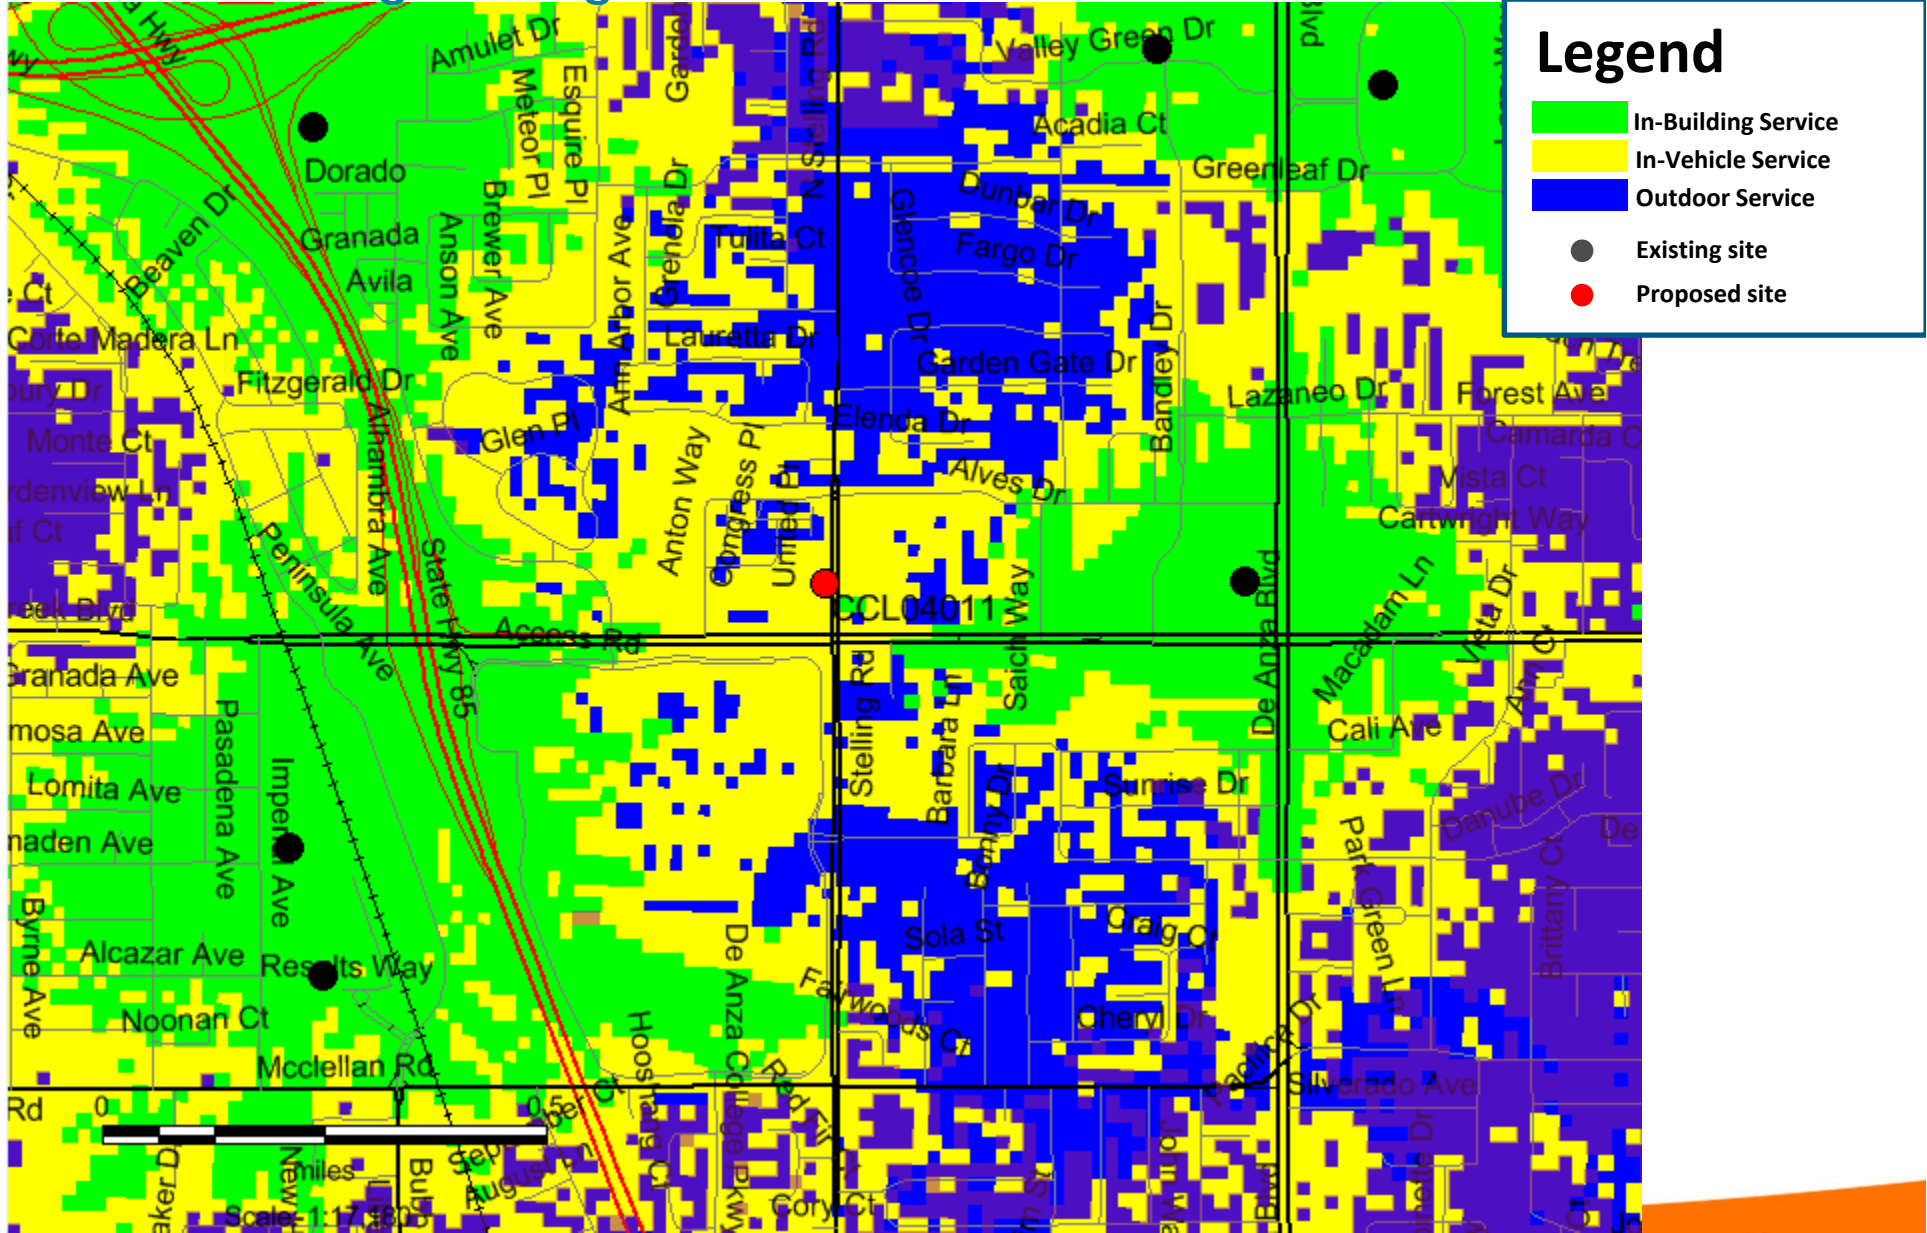

# CCL04011 Coverage Propagation Map

August 28<sup>th</sup> , 2018

# LTE 700 Existing coverage

# LTE 700 Coverage with proposed site –CCL04011