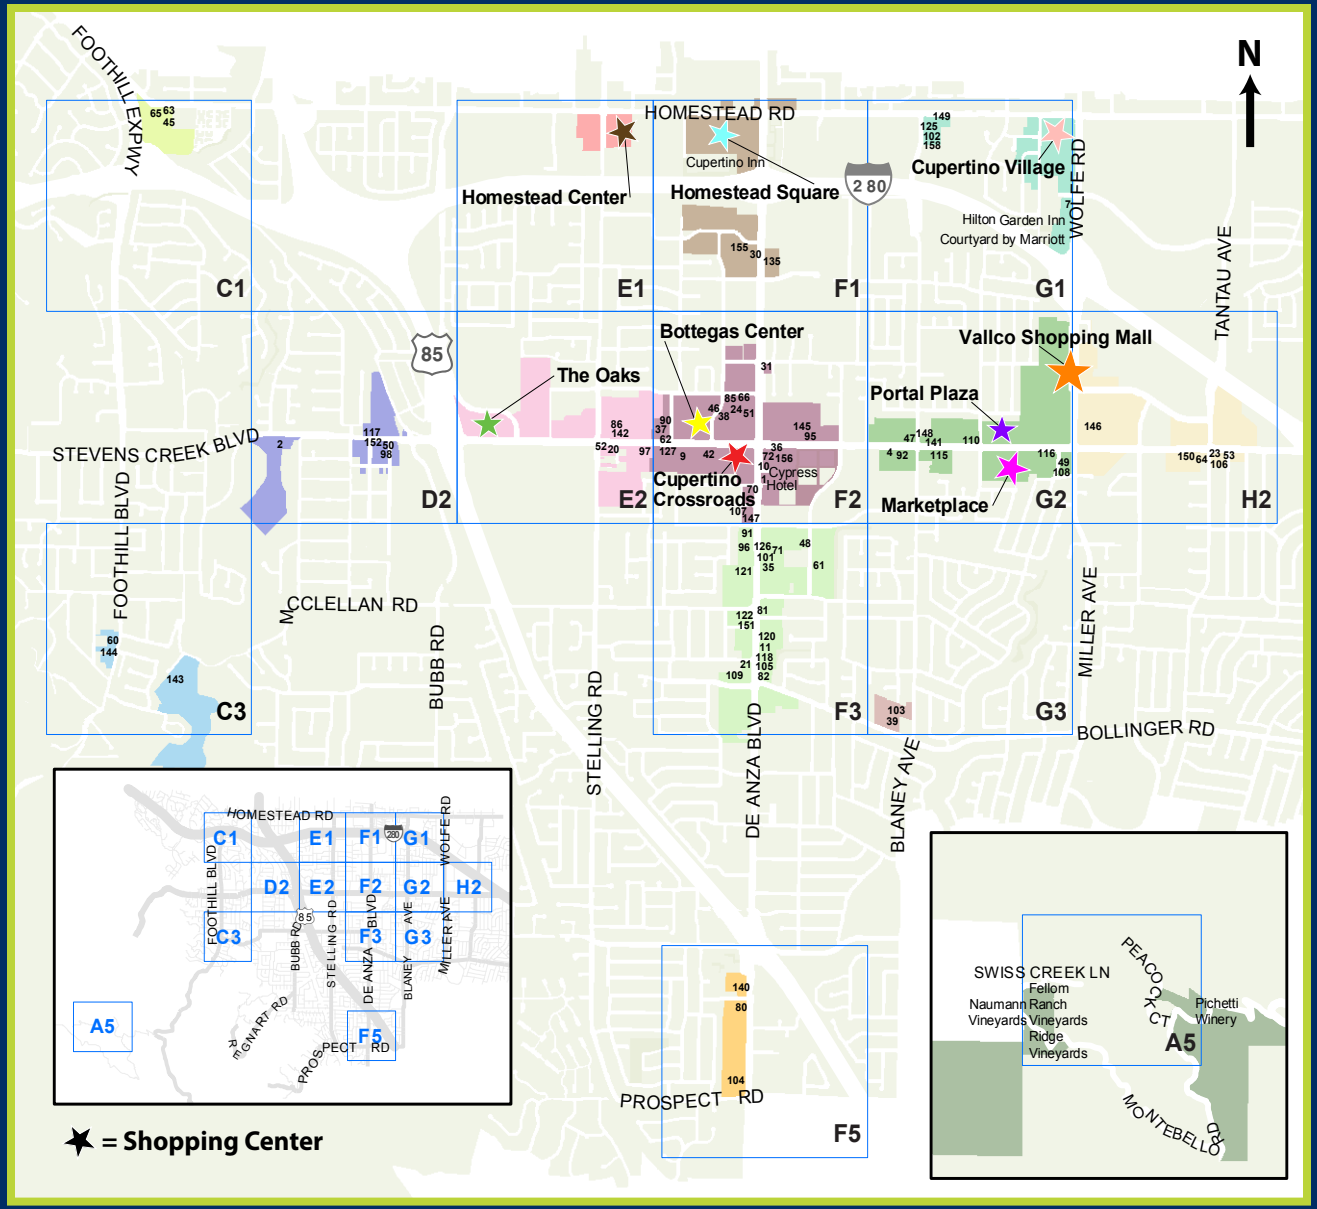

JAPANESE

105. Miyake Restaurant
  F3 10700 S. De Anza Blvd.
  (408) 252-1797
- ★ Moshi Moshi
  G1 Cupertino Village
  (408) 873-7788
106. Sushi Hana Express
  H2 19068 Stevens Creek Blvd.
  (408) 996-8815
107. Sushi Kuni
  F2 10211 S. De Anza Blvd.
  (408) 257-5864
108. Sushi Kitsho
  G2 19541 Richwood Drive
  (408) 873-1444
- ★ Sushi Ya Restaurant
  E2 The Oaks
  (408) 973-0370
109. The Red Crane
  F3 7335 Bollinger Rd.
  (408) 725-1990
- ★ Tatami Sushi & Seafood Buffet
  G2 Valco Shopping Mall
  (408) 996-3444
- ★ Teriyaki Experience
  H2 Valco Shopping Mall
  (408) 253-2300
110. Yoshinoya Japanese Restaurant
  G2 19825 Stevens Creek Blvd.
  (408) 253-8049

MEDITERRANEAN/MIDDLE EASTERN

115. Arya Global Cuisine
  G2 19930 Stevens Creek Blvd.
  (408) 996-9606
116. House of Falafel
  G2 19590 Stevens Creek Blvd.
  (408) 446-2411
117. Vivi's Restaurant
  D2 21731 Stevens Creek Blvd.
  (408) 255-3535
118. Yiassoo
  F3 10660 S. De Anza Blvd.
  (408) 253-5544

MEXICAN

- ★ 360 Burrito's
  H2 Coming soon!!
  Valco Shopping Mall
120. Aquí
  F3 10630 S. De Anza Blvd.
  (408) 996-1443
- ★ Baja Fresh Mexican Grill
  F2 Bottegas Center
  (408) 257-6141
121. Chipotle
  F3 10385 S. De Anza Blvd.
  (408) 252-5421
122. Rio Adobe Southwest Café
  F3 10525 S. De Anza Blvd.
  (408) 873-1600

PIZZA

125. 212 New York Pizza
  G1 19998 Homestead Rd
  (408) 257-5555
126. Amici's Pizzeria
  F3 10310 S. De Anza Blvd.
  (408) 252-3333
- ★ JT McHart's Pizza
  G2 Marketplace
  (408) 255-0500

★ = Shopping Center

- Member of the Cupertino Chamber of Commerce
- Offers catering
- Offers curbside to-go
- Private and semi-private dining areas
- Offers late night dining (open past 9:30 p.m. on certain or all days of the week)

PIZZA

127. Pizza Hut
  F2 20770 Stevens Creek Blvd.
  (408) 252-3324
- ★ Pizza My Heart
  F2 Cupertino Crossroads
  (408) 253-6000

PUB/RESTAURANT

135. B.J.'s Restaurant & Brewhouse
  F1 10690 N. De Anza Blvd.
  (408) 865-6970
- ★ Duke of Edinburgh
  G1 Cupertino Village
  (408) 446-3853

SANDWICHES/ CAFÉ

SANDWICHES/ CAFÉ

152. Subway Sandwiches
  D2 21682 Stevens Creek Blvd.
  (408) 725-9900
- ★ Togo's Cupertino
  E2 The Oaks
  (408) 517-0475

STEAKHOUSES

- ★ Alexander's Steakhouse
  H2 Valco Shopping Mall
  (408) 446-2222
155. Outback Steakhouse
  F1 20630 Valley Green Dr.
  (408) 255-4400

THAI

- ★ Olarn Thai Cuisine
  G2 Marketplace
  (408) 255-2170
- ★ Simply Thai
  E2 The Oaks
  (408) 777-0199
- ★ Thai Delight Restaurant
  E1 Homestead Center
  (408) 996-0940

CATERING

156. JW Catering
  F2 JWcatering.com
  (408) 725-3675
- ★ Oaks Event Center
  E2 The Oaks
  (408) 996-7476

WINERIES

- Fellom Ranch Vineyards
  A5 17075 Montebello Road
  (408) 741-0206
- Naumann Vineyards
  A5 16505 Montebello Road
  (408) 867-7871
- Pichetti Winery
  A5 13100 Montebello Road
  (408) 741-1310
- Ridge Vineyards
  A5 17100 Montebello Road
  (408) 867-3233

HOTELS

- Courtyard by Marriott
  G1 10605 N. Wolfe Rd.
  (408) 252-9100
- Cupertino Inn
  F1 10889 N. De Anza Blvd.
  (408) 996-7700
- Cypress Hotel
  F2 10500 S. De Anza Blvd.
  (408) 253-8900
- Hilton Garden Inn
  G1 10741 N. Wolfe Rd.
  (408) 777-8787

FARMER'S MARKET

- ★ Vallco Farmer's Market
  Friday's, year-round
  Sears Parking Lot
  Stevens Creek Blvd & Wolfe Rd.
  9:00 a.m. to 1:00 p.m.