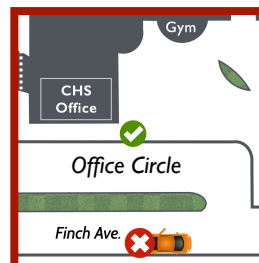

CUPERTINO HIGH SCHOOL DROPOFF & PICKUP RULES & TIPS

BAND LOT

NO DROPOFF

OFFICE CIRCLE

7AM-9AM and 2PM-4PM:

NO ENTERING OR EXITING SOUTH (use Pool Loop instead)

POOL LOOP

NO ENTERING OR EXITING NORTH coming from Stevens Creek
(use Office Circle instead)

OFF CAMPUS DROPOFF

NO DROPOFF at bank
(use Main Street instead)

ON STREET

NO DROPOFF
(use campus dropoffs)

Watch for students especially in these areas.

Yield to bikes & pedestrians crossing Finch at Calle de Barcelona.

You must wait for a green light to turn onto Finch from Stevens Creek.

AVOID A TRAFFIC TICKET! Follow these laws.

This information brought to you by: