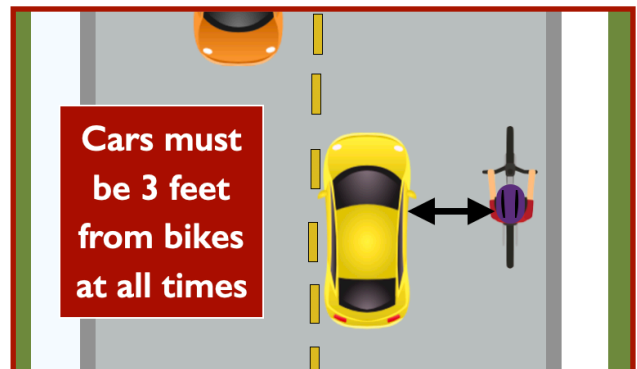

CUPERTINO HIGH SCHOOL DROPOFF & PICKUP RULES & TIPS

BAND LOT

NO DROPOFF

OFFICE CIRCLE

7AM-9AM and 2PM-4PM:

NO ENTERING OR EXITING SOUTH (use Pool Loop instead)

POOL LOOP

NO ENTERING OR EXITING NORTH coming from Stevens Creek
(use Office Circle instead)

OFF CAMPUS DROPOFF

NO DROPOFF at bank
(use Main Street instead)

ON STREET

NO DROPOFF
(use campus dropoffs)

Watch for students especially in these areas.

Yield to bikes & pedestrians crossing Finch at Calle de Barcelona.

You must wait for a green light to turn onto Finch from Stevens Creek.

AVOID A TRAFFIC TICKET! Follow these laws.

This information brought to you by: