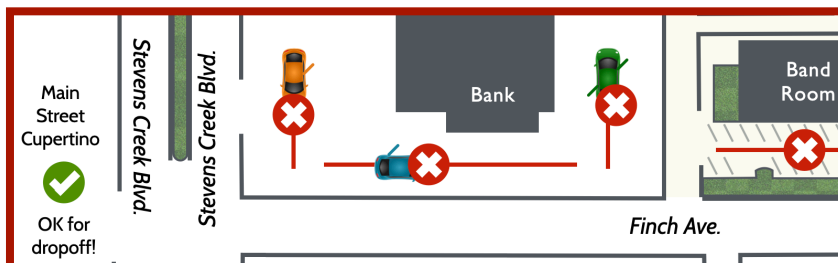

CUPERTINO HIGH SCHOOL DROPOFF & PICKUP RULES & TIPS

BAND LOT

NO DROPOFF

OFFICE CIRCLE

7AM-9AM and 2PM-4PM:

NO ENTERING OR EXITING SOUTH (use Pool Loop instead)

POOL LOOP

NO ENTERING OR EXITING NORTH coming from Stevens Creek
(use Office Circle instead)

OFF CAMPUS DROPOFF

NO DROPOFF at bank
(use Main Street instead)

ON STREET

NO DROPOFF
(use campus dropoffs)

Watch for students especially in these areas.

Yield to bikes & pedestrians crossing Finch at Calle de Barcelona.

You must wait for a green light to turn onto Finch from Stevens Creek.

AVOID A TRAFFIC TICKET! Follow these laws.

This information brought to you by: