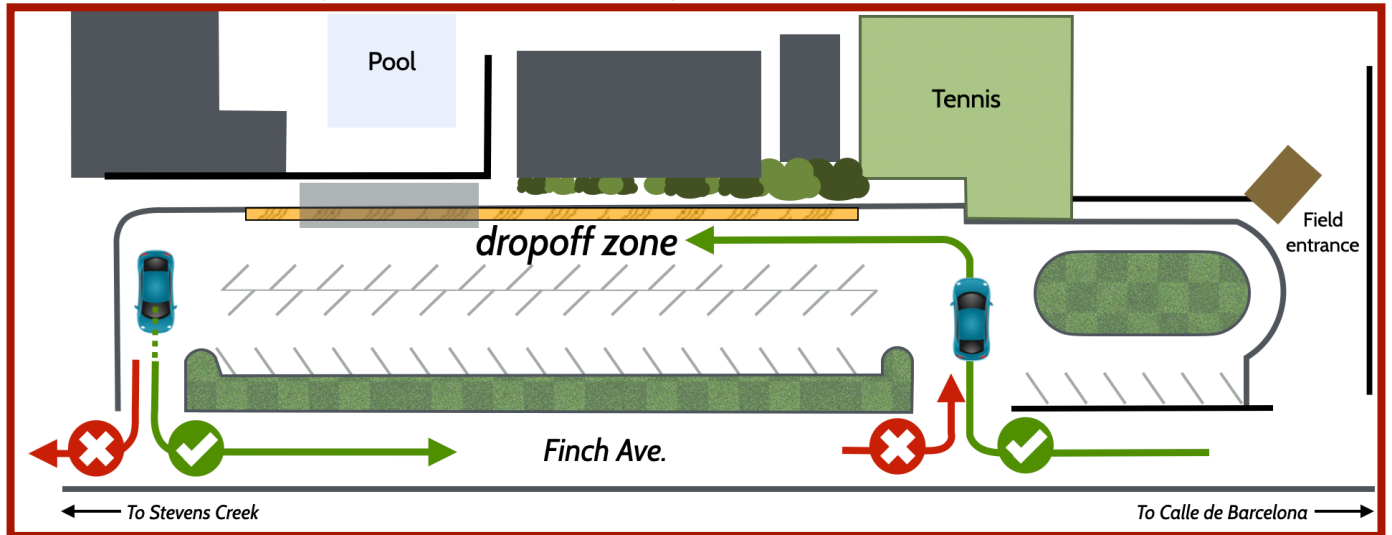

CUPERTINO HIGH SCHOOL DROPOFF & PICKUP RULES & TIPS

BAND LOT

NO DROPOFF

OFFICE CIRCLE

7AM-9AM and 2PM-4PM:

NO ENTERING OR EXITING SOUTH (use Pool Loop instead)

POOL LOOP

NO ENTERING OR EXITING NORTH coming from Stevens Creek
(use Office Circle instead)

OFF CAMPUS DROPOFF

NO DROPOFF at bank
(use Main Street instead)

ON STREET

NO DROPOFF
(use campus dropoffs)

Watch for students especially in these areas.

Yield to bikes & pedestrians crossing Finch at Calle de Barcelona.

You must wait for a green light to turn onto Finch from Stevens Creek.

AVOID A TRAFFIC TICKET! Follow these laws.

This information brought to you by: