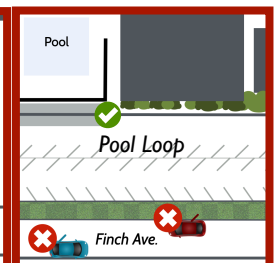

CUPERTINO HIGH SCHOOL DROPOFF & PICKUP RULES & TIPS

BAND LOT

NO DROPOFF

OFFICE CIRCLE

7AM-9AM and 2PM-4PM:

NO ENTERING OR EXITING SOUTH (use Pool Loop instead)

POOL LOOP

NO ENTERING OR EXITING NORTH coming from Stevens Creek
(use Office Circle instead)

OFF CAMPUS DROPOFF

NO DROPOFF at bank
(use Main Street instead)

ON STREET

NO DROPOFF
(use campus dropoffs)

Watch for students especially in these areas.

Yield to bikes & pedestrians crossing Finch at Calle de Barcelona.

You must wait for a green light to turn onto Finch from Stevens Creek.

AVOID A TRAFFIC TICKET! Follow these laws.

This information brought to you by: