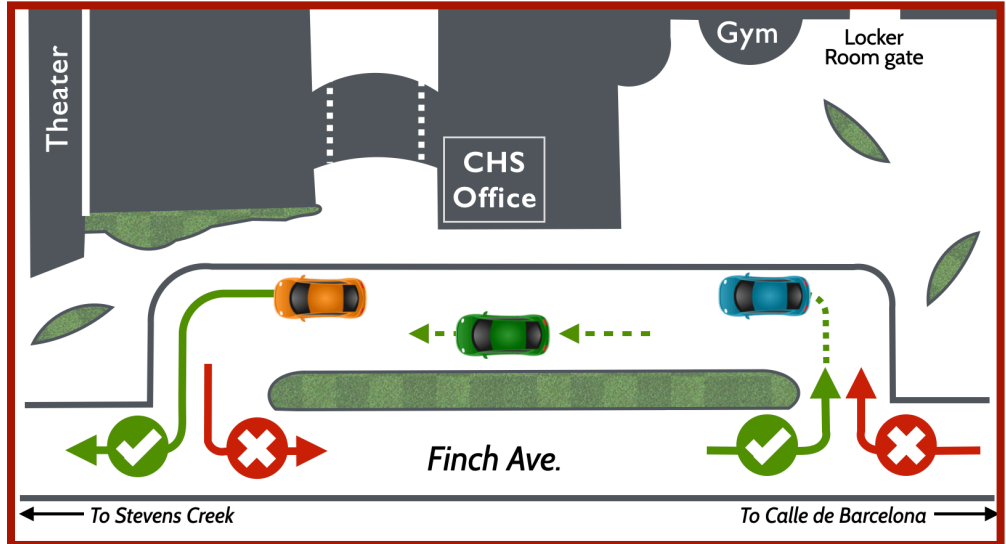

CUPERTINO HIGH SCHOOL DROPOFF & PICKUP RULES & TIPS

BAND LOT

NO DROPOFF

OFFICE CIRCLE

7AM-9AM and 2PM-4PM:

NO ENTERING OR EXITING SOUTH (use Pool Loop instead)

POOL LOOP

NO ENTERING OR EXITING NORTH coming from Stevens Creek
(use Office Circle instead)

OFF CAMPUS DROPOFF

NO DROPOFF at bank
(use Main Street instead)

ON STREET

NO DROPOFF
(use campus dropoffs)

Watch for students especially in these areas.

Yield to bikes & pedestrians crossing Finch at Calle de Barcelona.

You must wait for a green light to turn onto Finch from Stevens Creek.

AVOID A TRAFFIC TICKET! Follow these laws.

This information brought to you by: