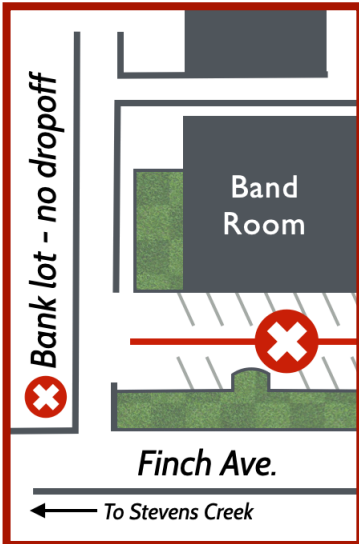

CUPERTINO HIGH SCHOOL DROPOFF & PICKUP RULES & TIPS

BAND LOT

NO DROPOFF

OFFICE CIRCLE

7AM-9AM and 2PM-4PM:

NO ENTERING OR EXITING SOUTH (use Pool Loop instead)

POOL LOOP

NO ENTERING OR EXITING NORTH coming from Stevens Creek
(use Office Circle instead)

OFF CAMPUS DROPOFF

NO DROPOFF at bank
(use Main Street instead)

ON STREET

NO DROPOFF
(use campus dropoffs)

Watch for students especially in these areas.

Yield to bikes & pedestrians crossing Finch at Calle de Barcelona.

You must wait for a green light to turn onto Finch from Stevens Creek.

AVOID A TRAFFIC TICKET! Follow these laws.

This information brought to you by: