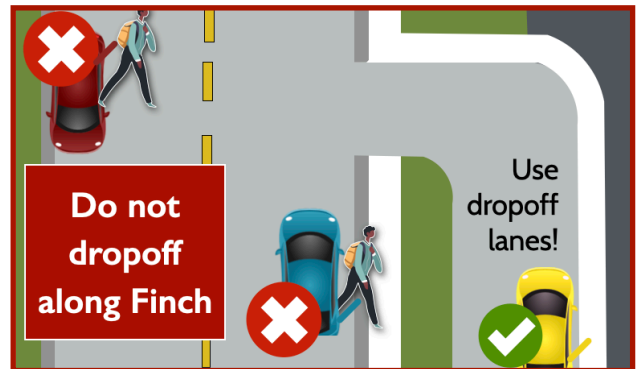

CUPERTINO HIGH SCHOOL DROPOFF & PICKUP RULES & TIPS

BAND LOT

NO DROPOFF

OFFICE CIRCLE

7AM-9AM and 2PM-4PM:

NO ENTERING OR EXITING SOUTH (use Pool Loop instead)

POOL LOOP

NO ENTERING OR EXITING NORTH coming from Stevens Creek
(use Office Circle instead)

OFF CAMPUS DROPOFF

NO DROPOFF at bank
(use Main Street instead)

ON STREET

NO DROPOFF
(use campus dropoffs)

Watch for students especially in these areas.

Yield to bikes & pedestrians crossing Finch at Calle de Barcelona.

You must wait for a green light to turn onto Finch from Stevens Creek.

AVOID A TRAFFIC TICKET! Follow these laws.

This information brought to you by: