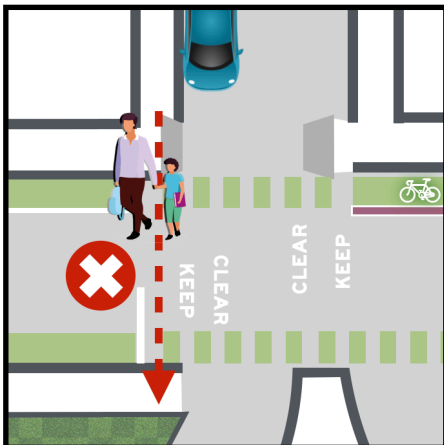

LINCOLN ELEMENTARY DROPOFF & PICKUP RULES

McClellan Road Dropoff

Fort Baker/Presidio Dropoff

Encourage your child to walk or bike to Lincoln every day!

- You can avoid the traffic jams near school.
- Studies show increased school success for children who walk or bike to school.
- You can save gas and be more green.

HOW TO DROP OFF AT LINCOLN

Pull all the way to end of the dropoff zone **before** letting your child out.

Move your car forward when the next car ahead of you moves forward.

Once you have dropped off your child, **pull away** from the curb to exit the lot.

Be ready to drop off. Don't get out of the car or have backpacks in the trunk.

BE SAFE WHEN CROSSING MCCLELLAN!

Do not cross McClellan at Imperial even with a parent. Use Orange Ave. crosswalk.

When walking to Lincoln, **ONLY** cross streets in a marked crosswalk.