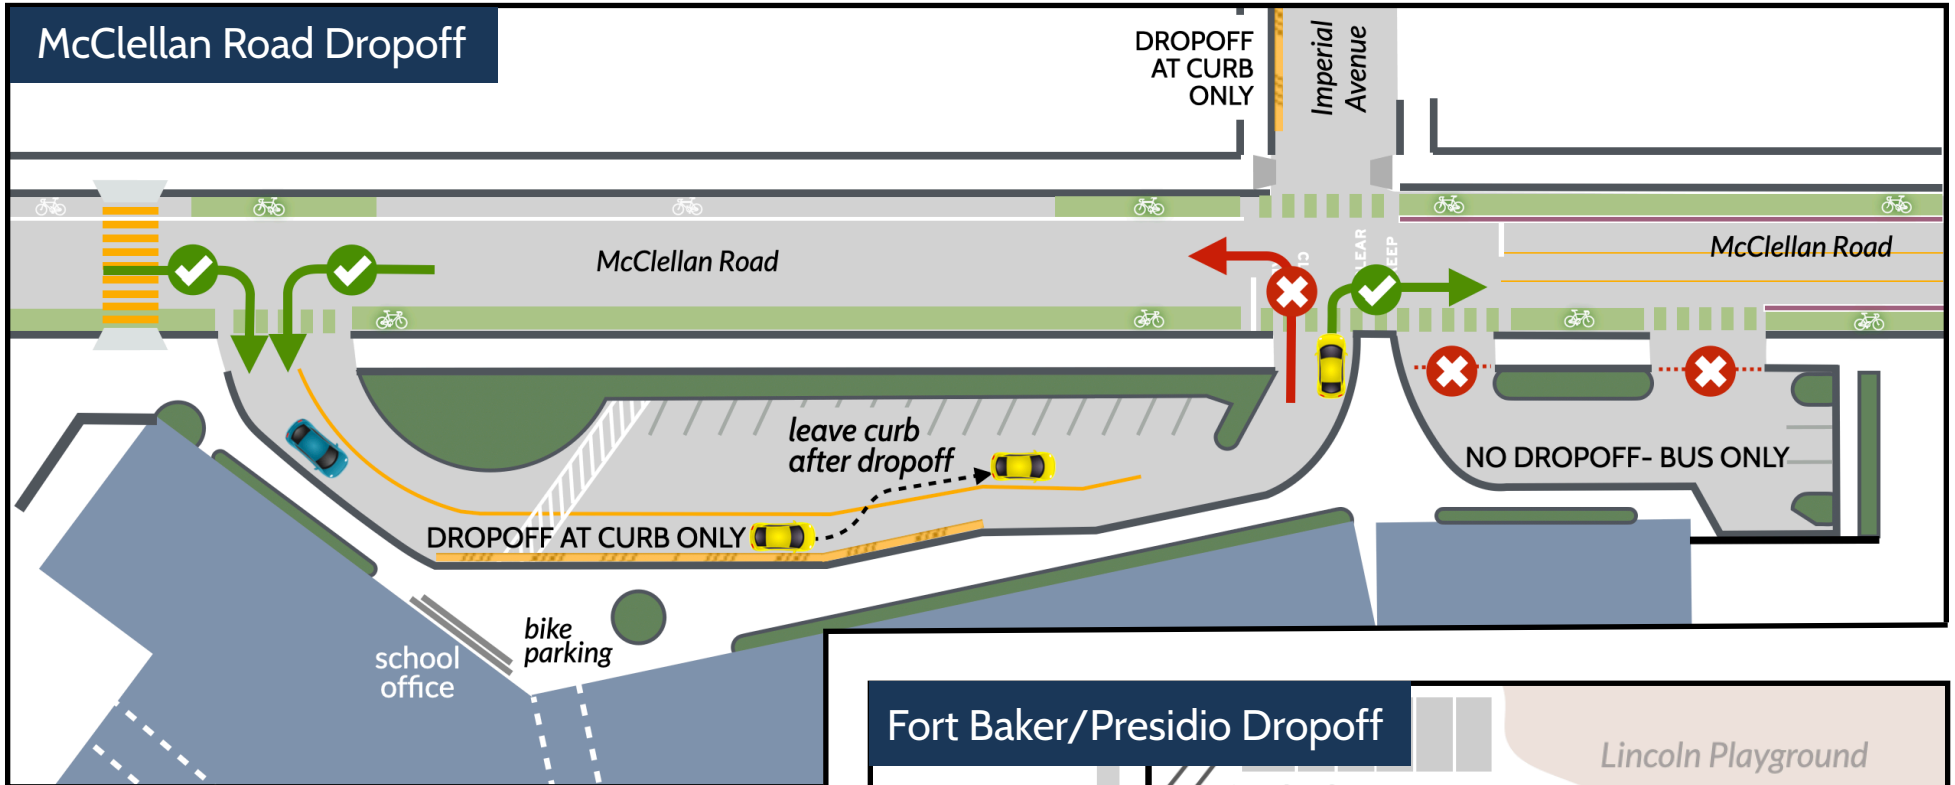

LINCOLN ELEMENTARY DROPOFF & PICKUP RULES

McClellan Road Dropoff

Fort Baker/Presidio Dropoff

Encourage your child to walk or bike to Lincoln every day!

- You can avoid the traffic jams near school.
- Studies show increased school success for children who walk or bike to school.
- You can save gas and be more green.

HOW TO DROP OFF AT LINCOLN

Pull all the way to end of the dropoff zone **before** letting your child out.

Move your car forward when the next car ahead of you moves forward.

Once you have dropped off your child, **pull away** from the curb to exit the lot.

Be ready to drop off. Don't get out of the car or have backpacks in the trunk.

BE SAFE WHEN CROSSING MCCLELLAN!

Do not cross McClellan at Imperial even with a parent. Use Orange Ave. crosswalk.

When walking to Lincoln, **ONLY** cross streets in a marked crosswalk.