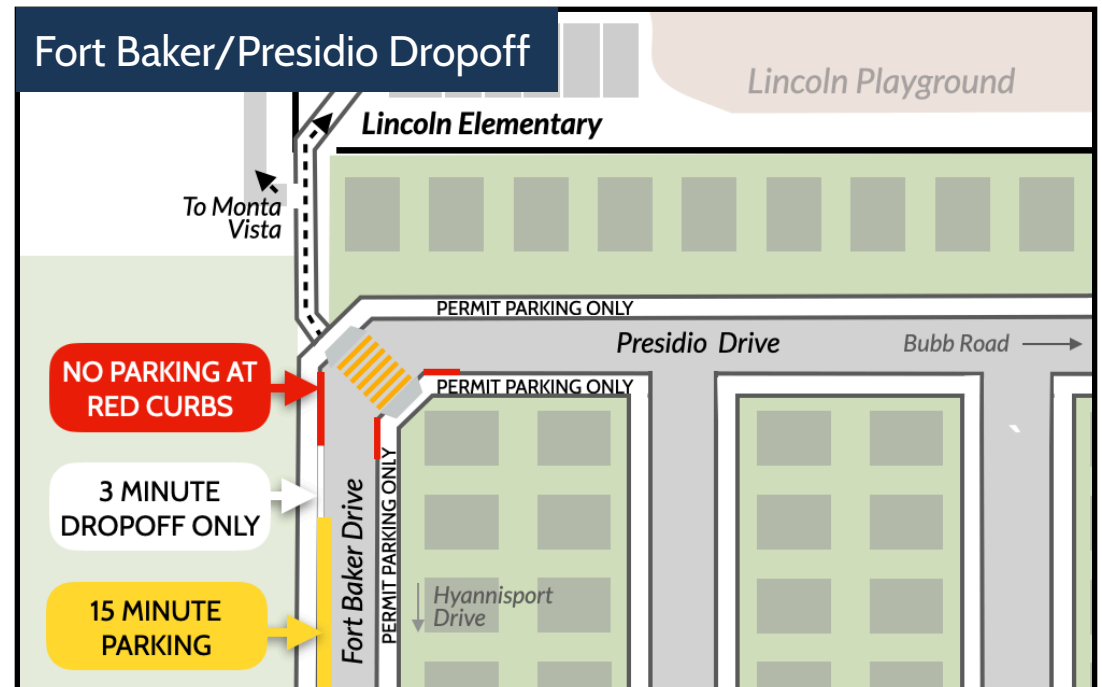

LINCOLN ELEMENTARY DROPOFF & PICKUP RULES

McClellan Road Dropoff

Fort Baker/Presidio Dropoff

Encourage your child to walk or bike to Lincoln every day!

- You can avoid the traffic jams near school.
- Studies show increased school success for children who walk or bike to school.
- You can save gas and be more green.

HOW TO DROP OFF AT LINCOLN

Pull all the way to end of the dropoff zone **before** letting your child out.

Move your car forward when the next car ahead of you moves forward.

Once you have dropped off your child, **pull away** from the curb to exit the lot.

Be ready to drop off. Don't get out of the car or have backpacks in the trunk.

BE SAFE WHEN CROSSING MCCLELLAN!

Do not cross McClellan at Imperial even with a parent. Use Orange Ave. crosswalk.

When walking to Lincoln, **ONLY** cross streets in a marked crosswalk.