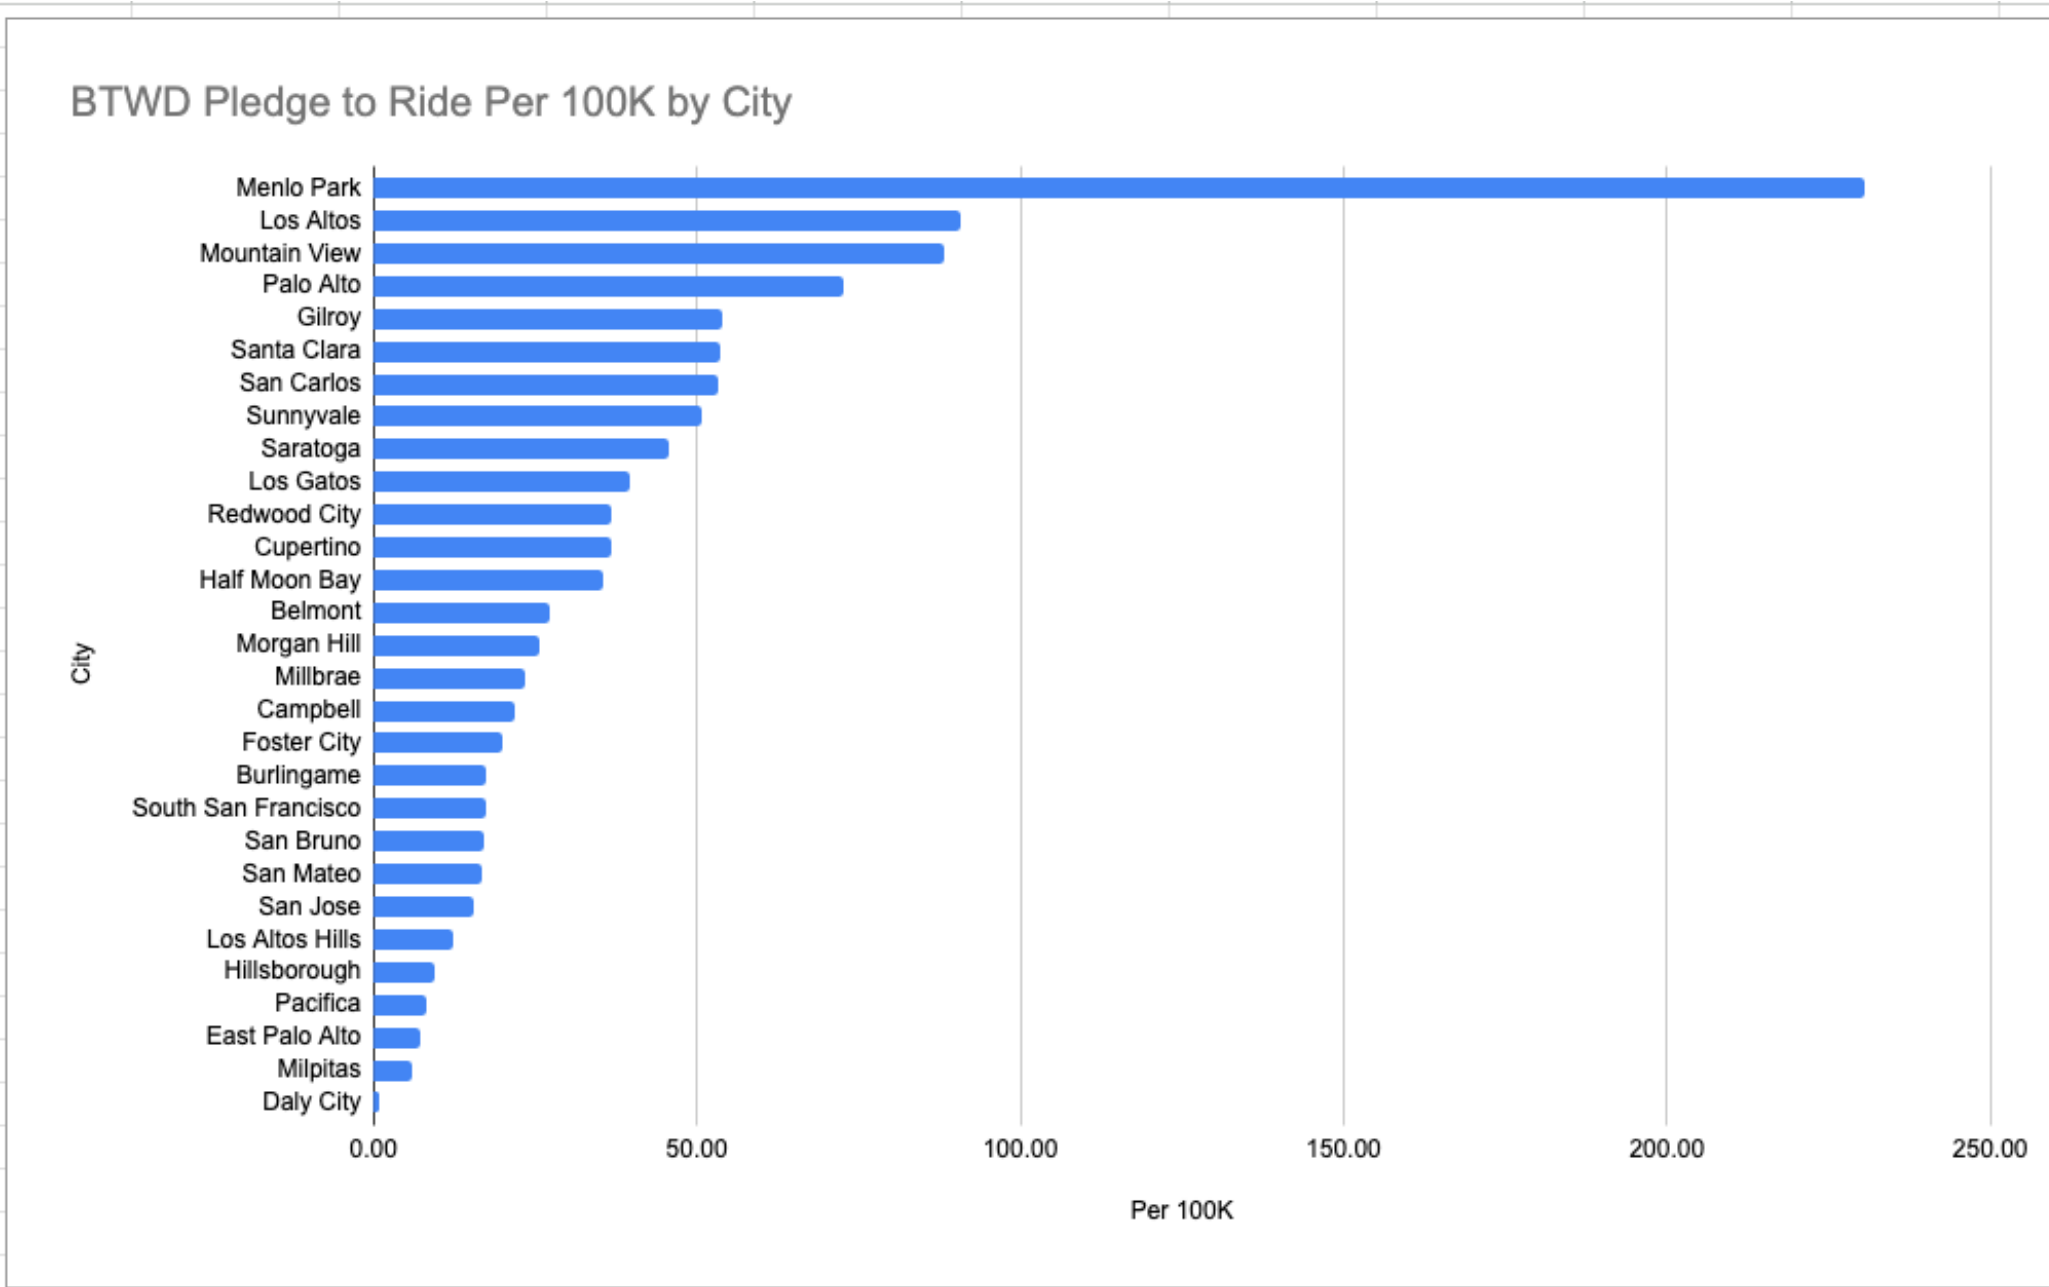

People: education, rides, events, advocates

Places: bike lanes, roads, trails, bike parking

BTWD & Bike Month

BTWD & Bike Month

Encourage people to choose bicycling as a transportation option. We have over 40,000+ participants each year.

City Challenge as of 4/10/2023

City	Pledges Per 100K
Menlo Park	230.51
Los Altos	90.90
Mountain View	88.24
Palo Alto	72.71
Gilroy	53.95
Santa Clara	53.62
San Carlos	53.32
Sunnyvale	50.83
Saratoga	45.63
Los Gatos	39.79
Redwood City	36.83
Cupertino	36.81
Half Moon Bay	35.63
Belmont	27.38
Morgan Hill	25.75
Millbrae	23.50
Campbell	21.77
Foster City	19.91
Burlingame	17.54
South San Franc	17.51
San Bruno	17.21
San Mateo	16.67
San Jose	15.36
Los Altos Hills	12.31
Hillsborough	9.30
Pacifica	8.10
East Palo Alto	7.12
Milpitas	5.85
Daly City	0.99