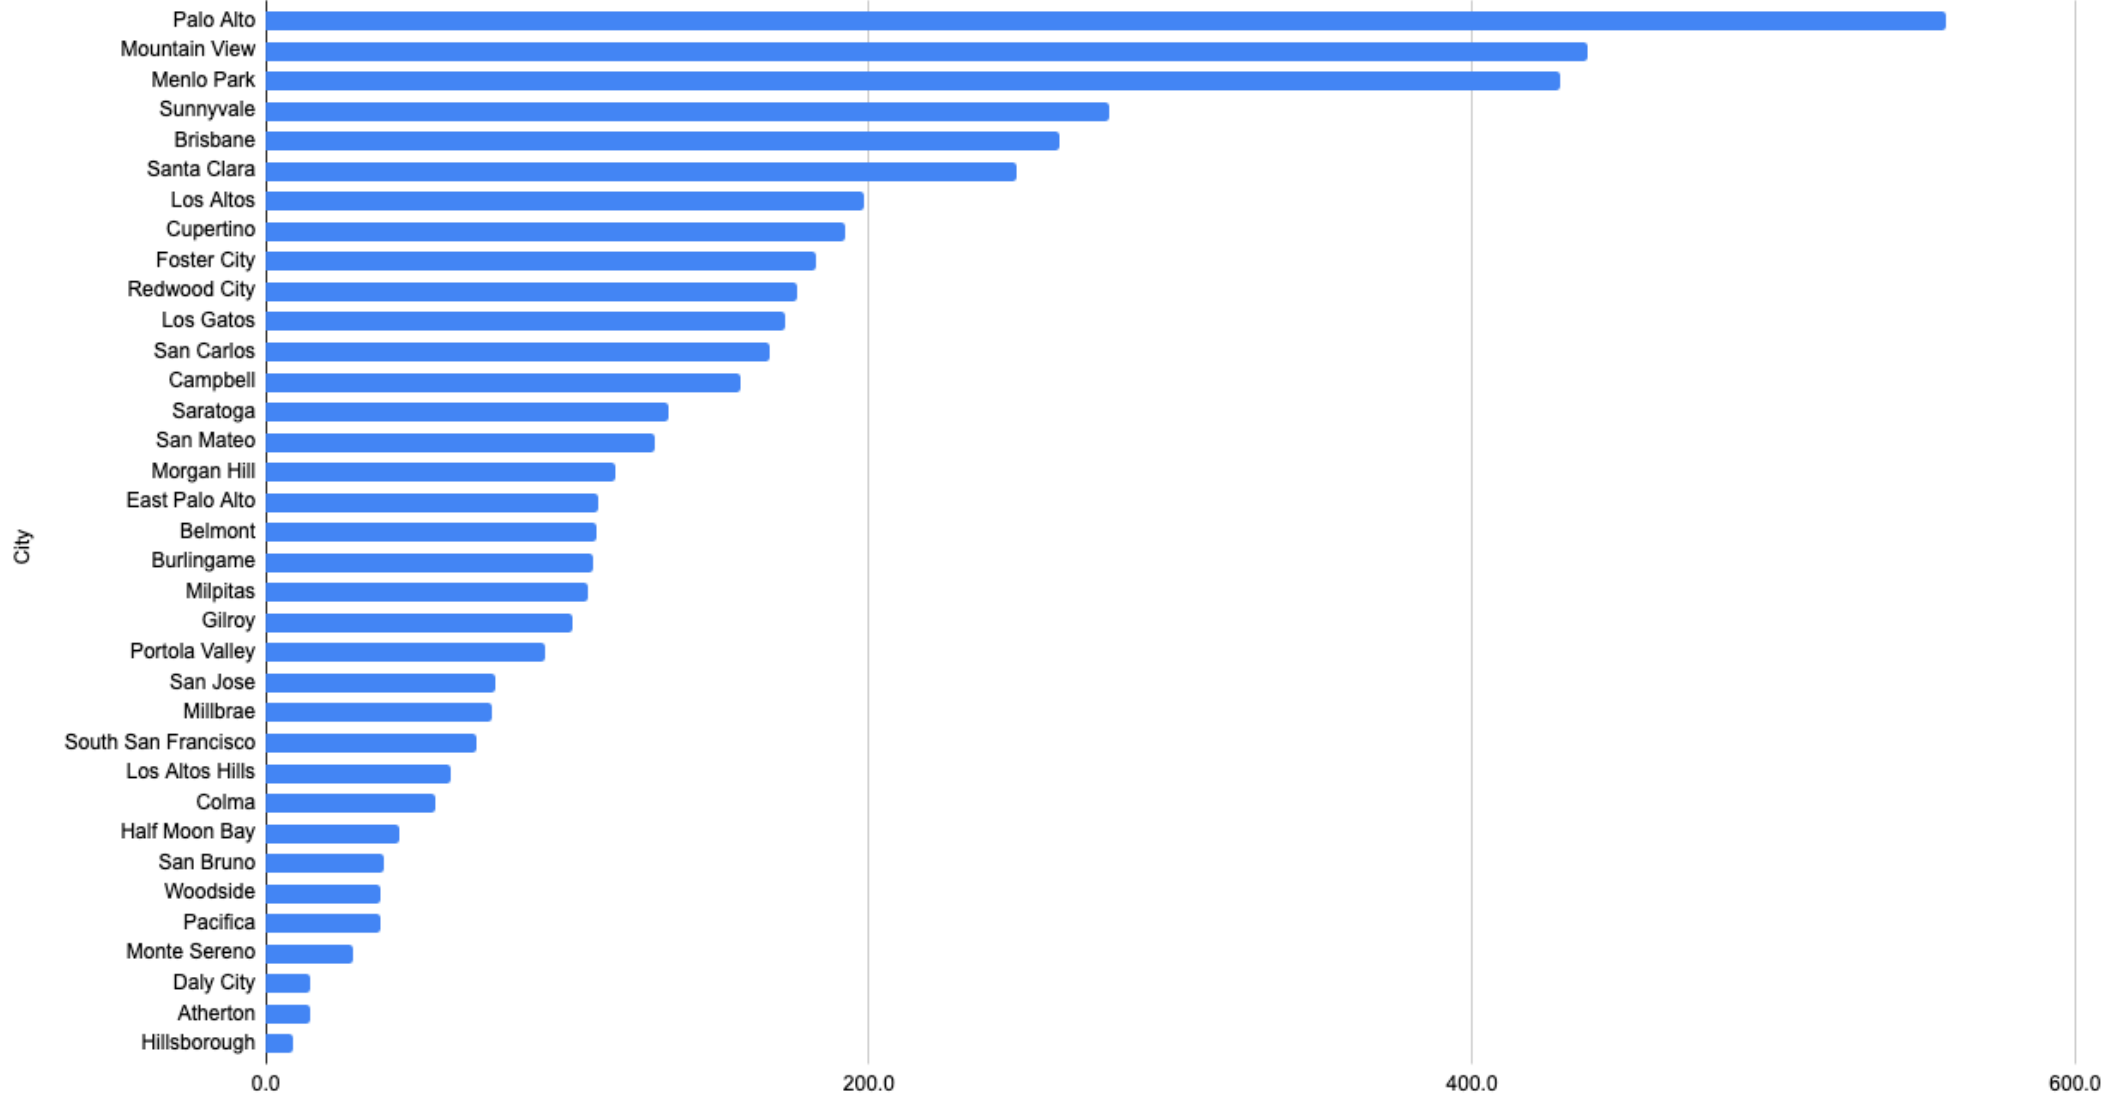

City Challenge from 2022

City	Per 100K
Palo Alto	557.4
Mountain View	438.5
Menlo Park	429.4
Sunnyvale	279.9
Brisbane	263.2
Santa Clara	248.8
Los Altos	198.6
Cupertino	192.4
Foster City	182.5
Redwood City	176.2
Los Gatos	172.4
San Carlos	167.1
Campbell	157.2
Saratoga	133.6
San Mateo	129.2
Morgan Hill	115.9
East Palo Alto	110.4
Belmont	109.5
Burlingame	108.7
Milpitas	106.7
Gilroy	101.9
Portola Valley	92.5
San Jose	76.4
Millbrae	75.2
South San Francisco	70.0
Los Altos Hills	61.6
Colma	56.0
Half Moon Bay	44.5
San Bruno	39.3
Woodside	38.0
Pacifica	37.8
Monte Sereno	29.2
Daly City	14.9
Atherton	14.5
Hillsborough	9.3

Per 100K by City