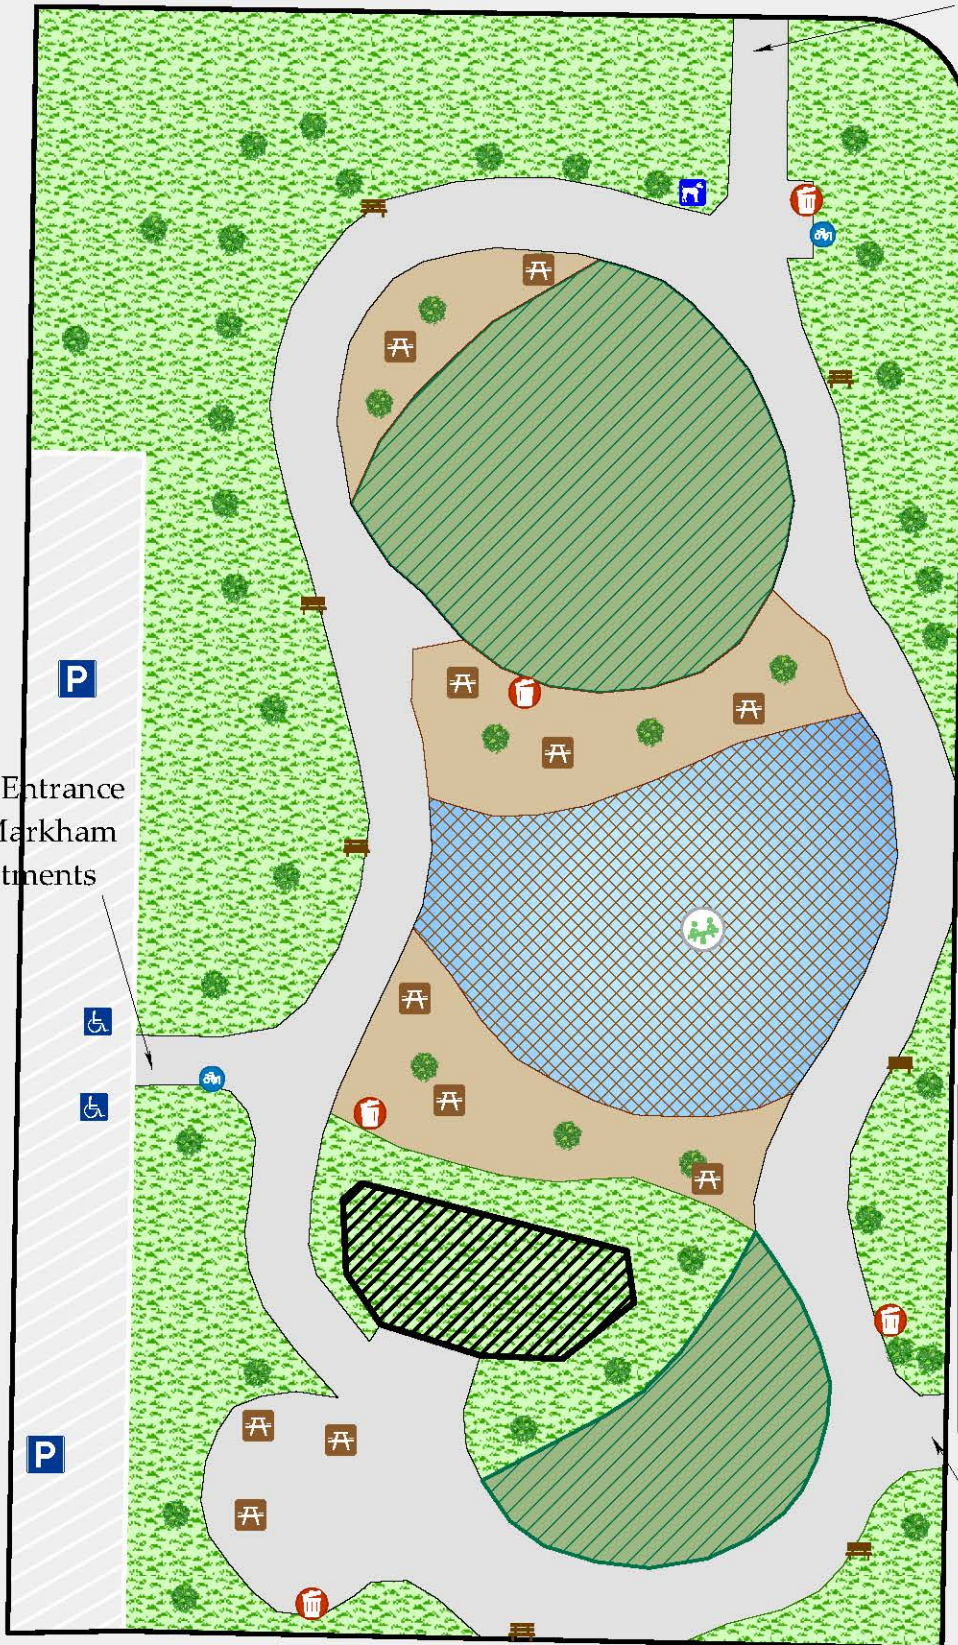

Franco Park

Park Entrance
at Homestead Rd

Franco

Franco Ct

Park Entrance
via Markham
Apartments

- Bench
- Bike Rack
- Picnic Table
- Mutt Mitts Dispenser
- Handicap Parking
- Parking
- Trash Can

Park Entrance
at Franco Ct

CUPERTINO
Map not to scale