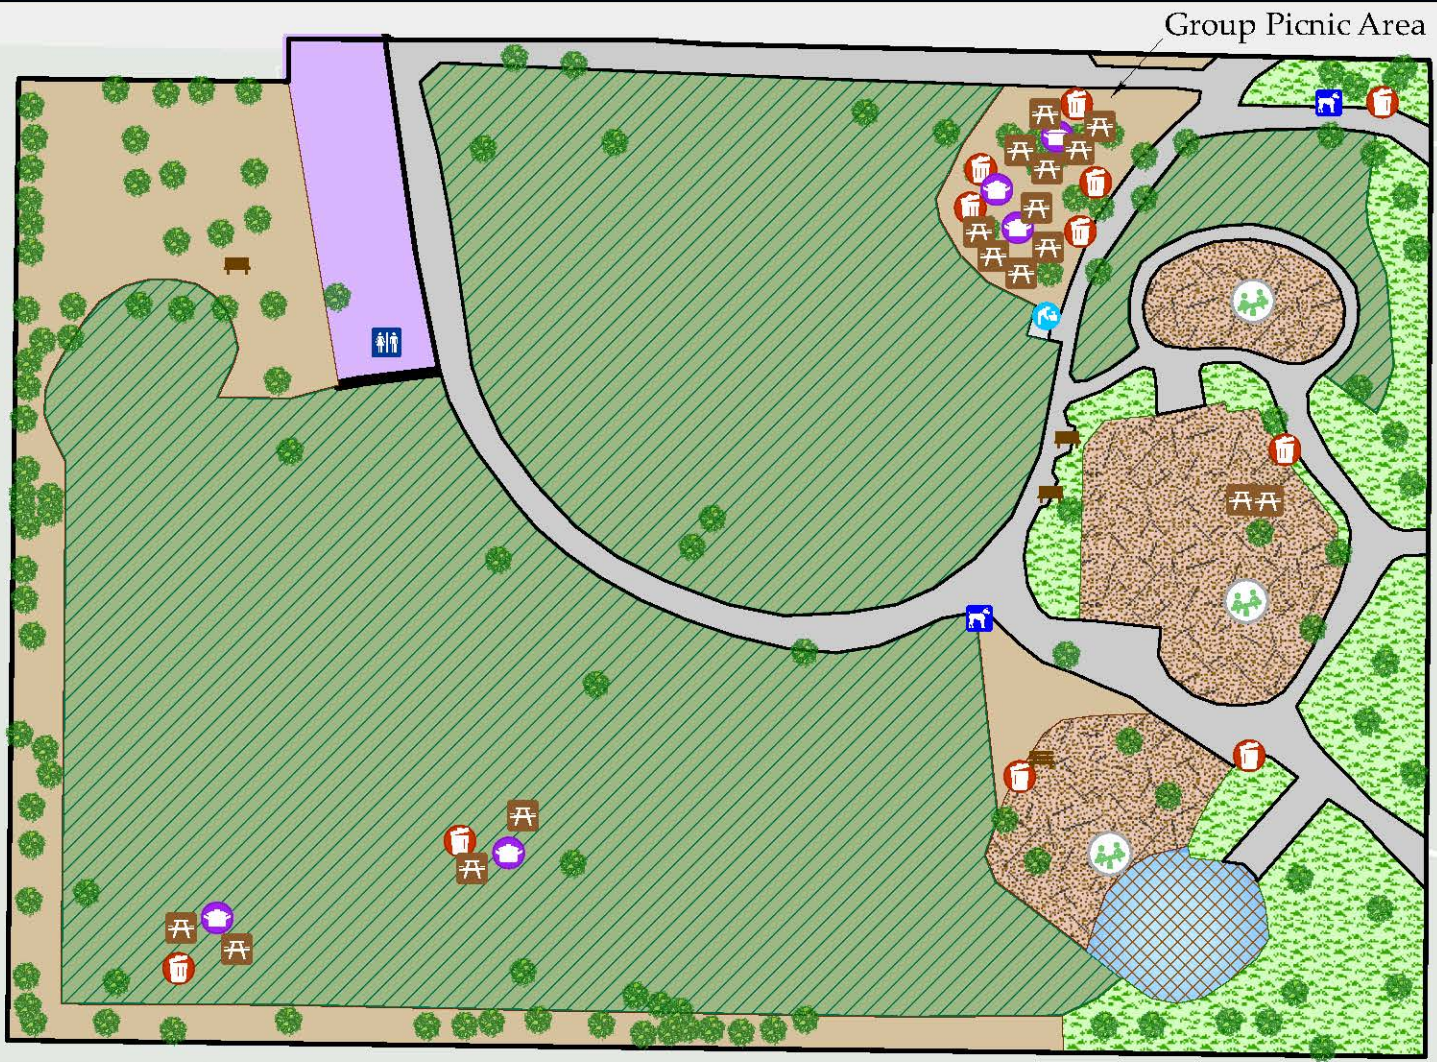

Portal Park

Park Accessible via N Portal Ave

N Portal Ave

- | | | | | | |
|--|------------|--|----------------------|--|-----------|
| | Playground | | Drinking Fountain | | Restroom |
| | BBQ | | Picnic Table | | Trash Can |
| | Bench | | Mutt Mitts Dispenser | | |

CUPERTINO
Map not to scale