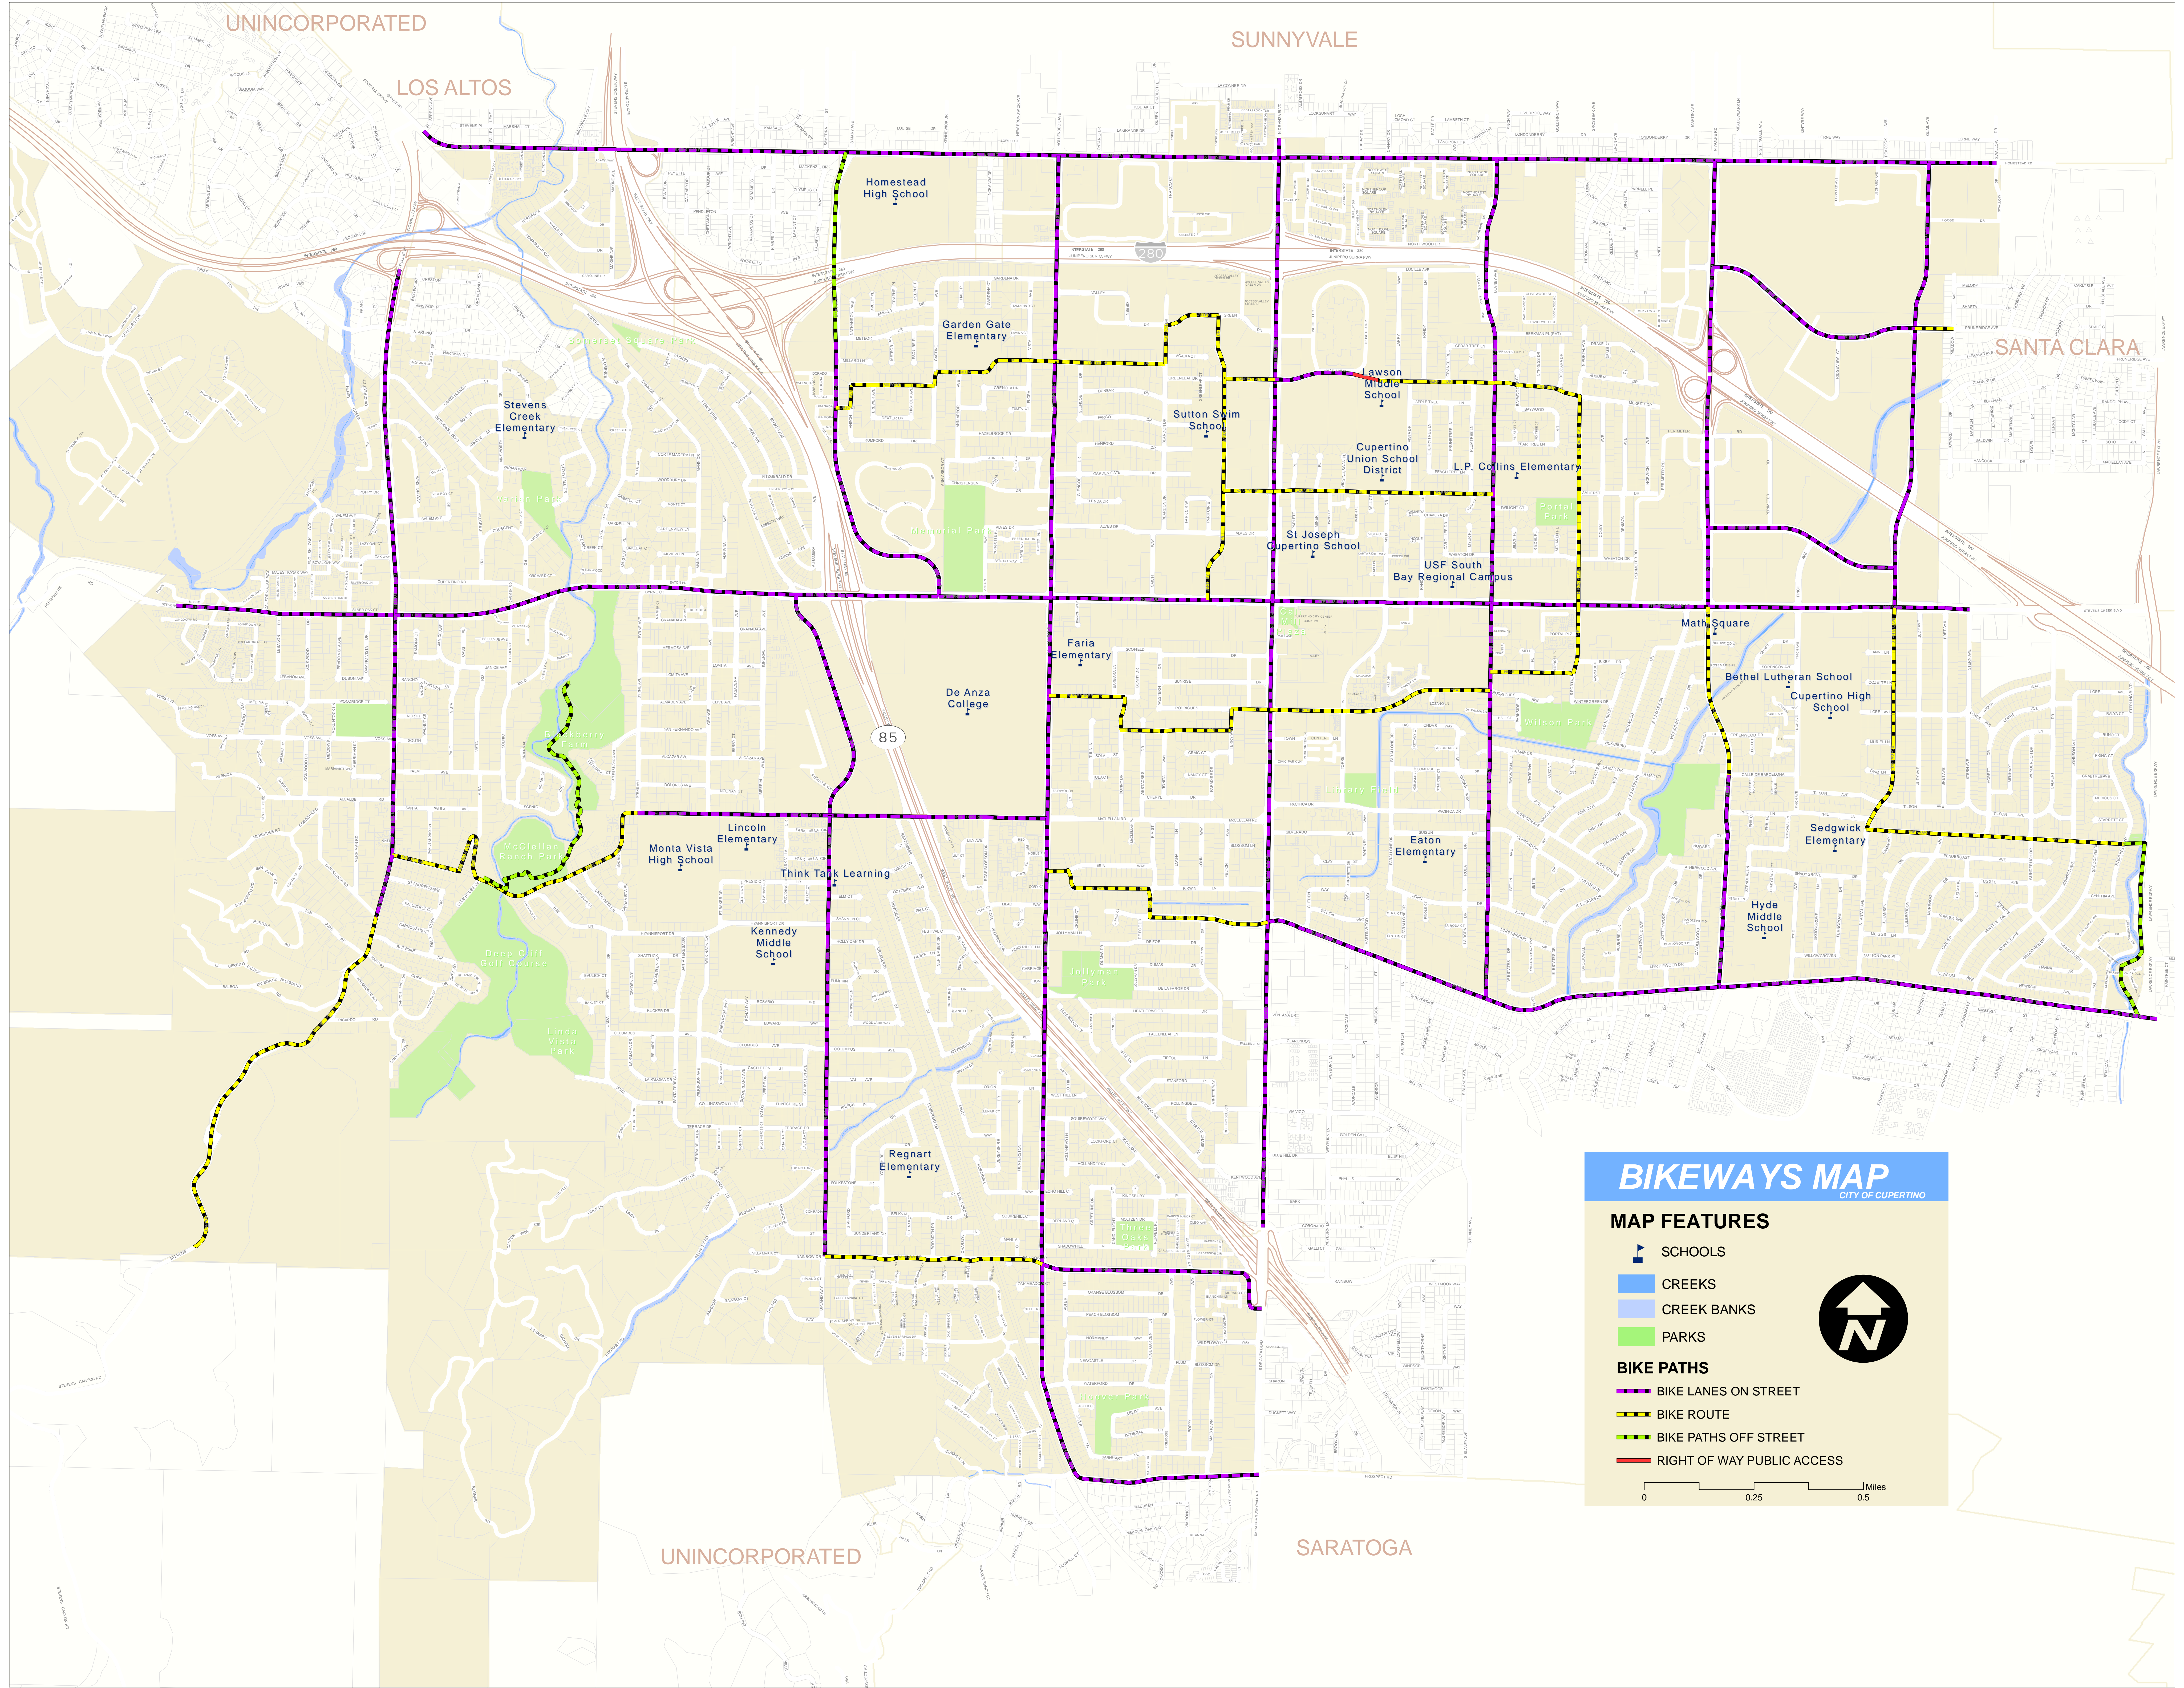

UNINCORPORATED

SUNNYVALE

LOS ALTOS

SANTA CLARA

UNINCORPORATED

SARATOGA

BIKEWAYS MAP

CITY OF CUPERTINO

MAP FEATURES

- SCHOOLS
- CREEKS
- CREEK BANKS
- PARKS

BIKE PATHS

- BIKE LANES ON STREET
- BIKE ROUTE
- BIKE PATHS OFF STREET
- RIGHT OF WAY PUBLIC ACCESS

0 0.25 0.5 Miles

Homestead High School

Garden Gate Elementary

Math Square

Bethel Lutheran School

Cupertino High School

Stevens Creek Elementary

Varian Park

Berry Farm

McClellan Ranch Park

Deep Cliff Golf Course

Linda Vista Park

Lincoln Elementary

Monta Vista High School

Think Talk Learning

Kennedy Middle School

Regnat Elementary

Jollyman Park

Eaton Elementary